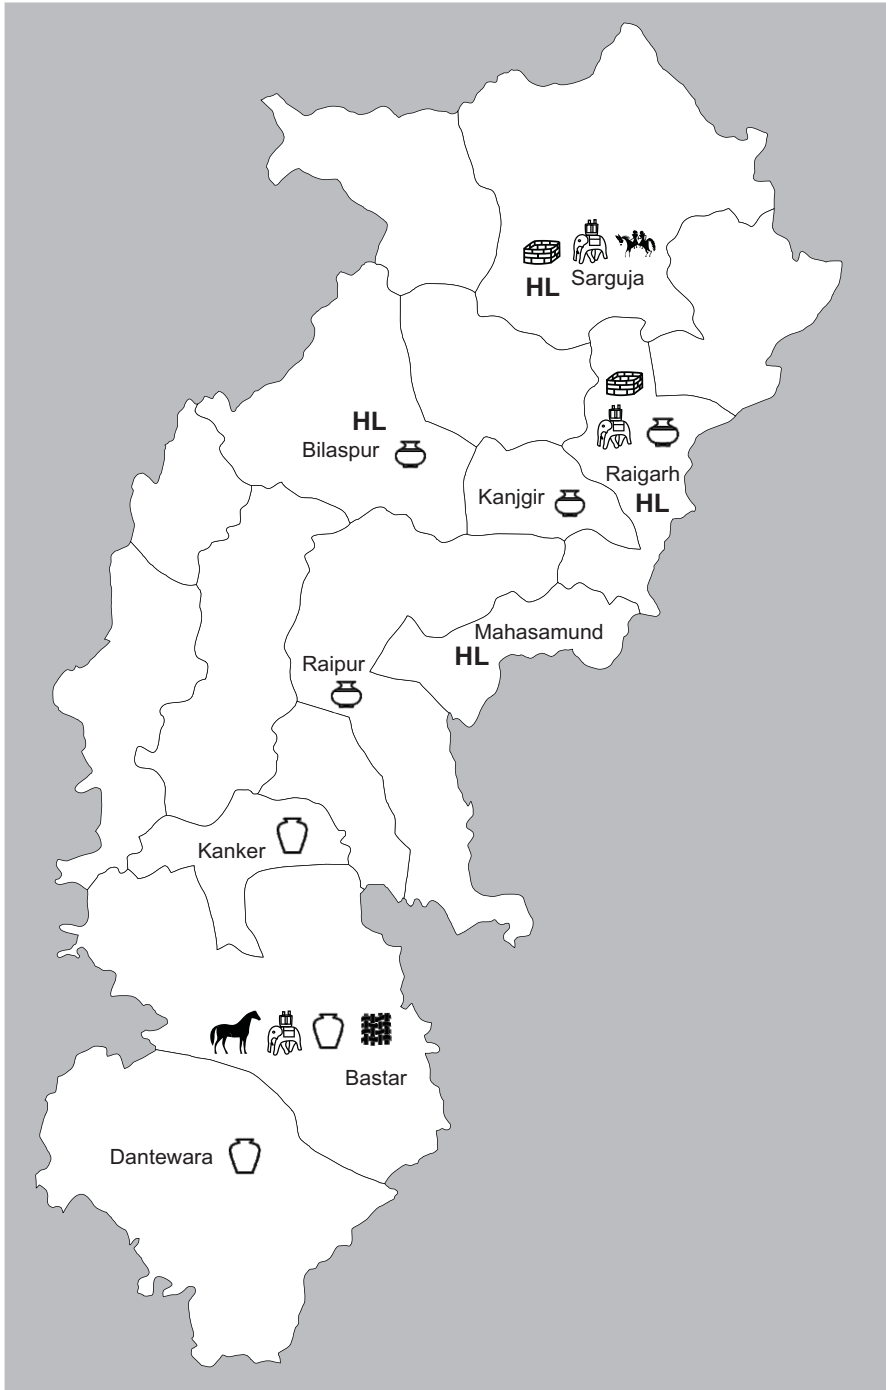

Painted Clay relief

Bamboo Basketry

Dhokra Lost Wax Metal Casting

Brass vessels

Bronze ware

Terracotta and Pottery

Iron craft

Pata Weaving

Chattisgarh

INDEX

Folk Painting (Painted clay relief)

Metal: Folk (*Dhokra* - lost wax metal casting)

Cane & bamboo, Wicker & rattan (Bamboo basketry)

Metal ware: Pots, vessels, plates (Brass vessels, Bronze ware)

Metal: Iron craft

Pottery & Clay

Textiles: Handmade (*Pata* weaving)

HL

Handloom

CHATTISGARH		
District	Craft	Village/Sub-district
Bastar	Dhokra - metal casting	Bastar, Kondgam town, Bhelvapader
Bastar	Iron craft	Kiri Chhepda, Kondagaon
Bastar	Pata weaving	Tokapal, Nagarnar, Jagdalpur
Bastar	Terracotta and pottery	Narayanpur, Kumharpara, Kondagaon, Nagarnar, Kakar,
Bilaspur	Bronze ware	Magarpara, Sarkanda
Bilaspur	Handloom	
Dantewara	Terracotta and pottery	Kukanar
Kanjgir	Bronze ware	Champa, sakti
Kanker	Terracotta and pottery	Kanker, Dhaneshware
Mahasamund	Handloom	
Raigarh	Bamboo basketry	Kosumnara, Pusaru, Netnagar, Tamnar, santpura, Kharsiya
Raigarh	Brass vessels	Pusaur
Raigarh	Bronze ware	Pusaur, Kaserpara
Raigarh	Dhokra - metal casting	Ektal, Jaspur
Raigarh	Handloom	
Raipur	Bronze ware	Rajim, Navapara
Sarguja	Bamboo basketry	Kuchki/Kanthiprakashpur
Sarguja	Dhokra - metal casting	Pahad Chidwa
Sarguja	Handloom	
Sarguja	Painted clay relief	Puhphutara, Sirkotanga