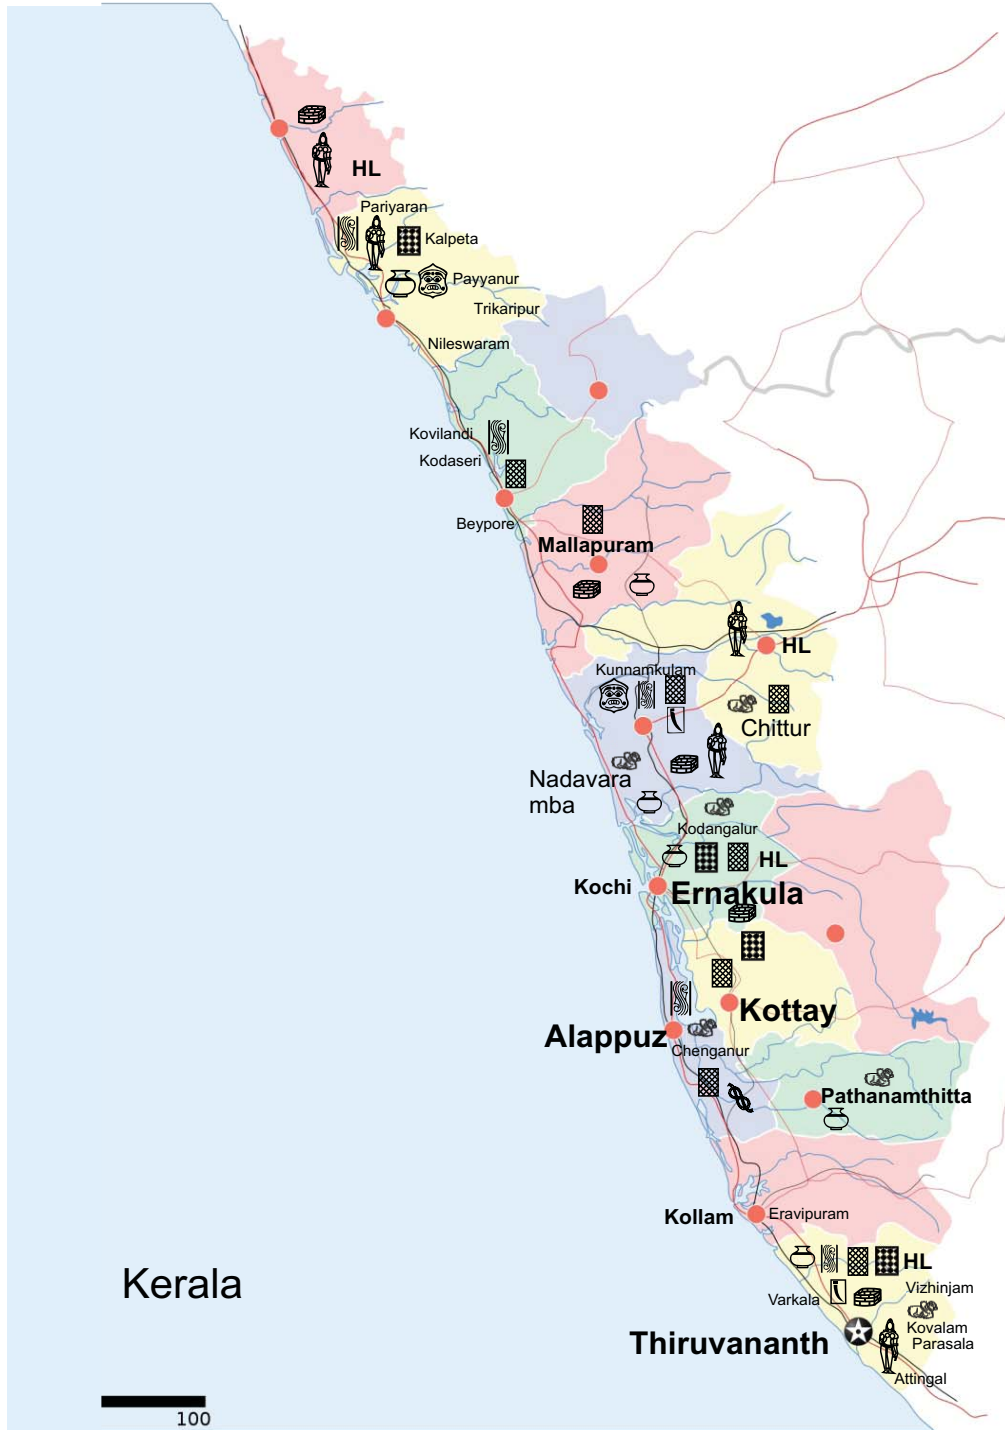

Koramat weaving : Paya

Screwpine craft : Thazha

Bronze Casting

Ship Building

Kathakali and Theyyam Head gear

Netturpetti jewellery boxes

Symmetric wood stringing

Index