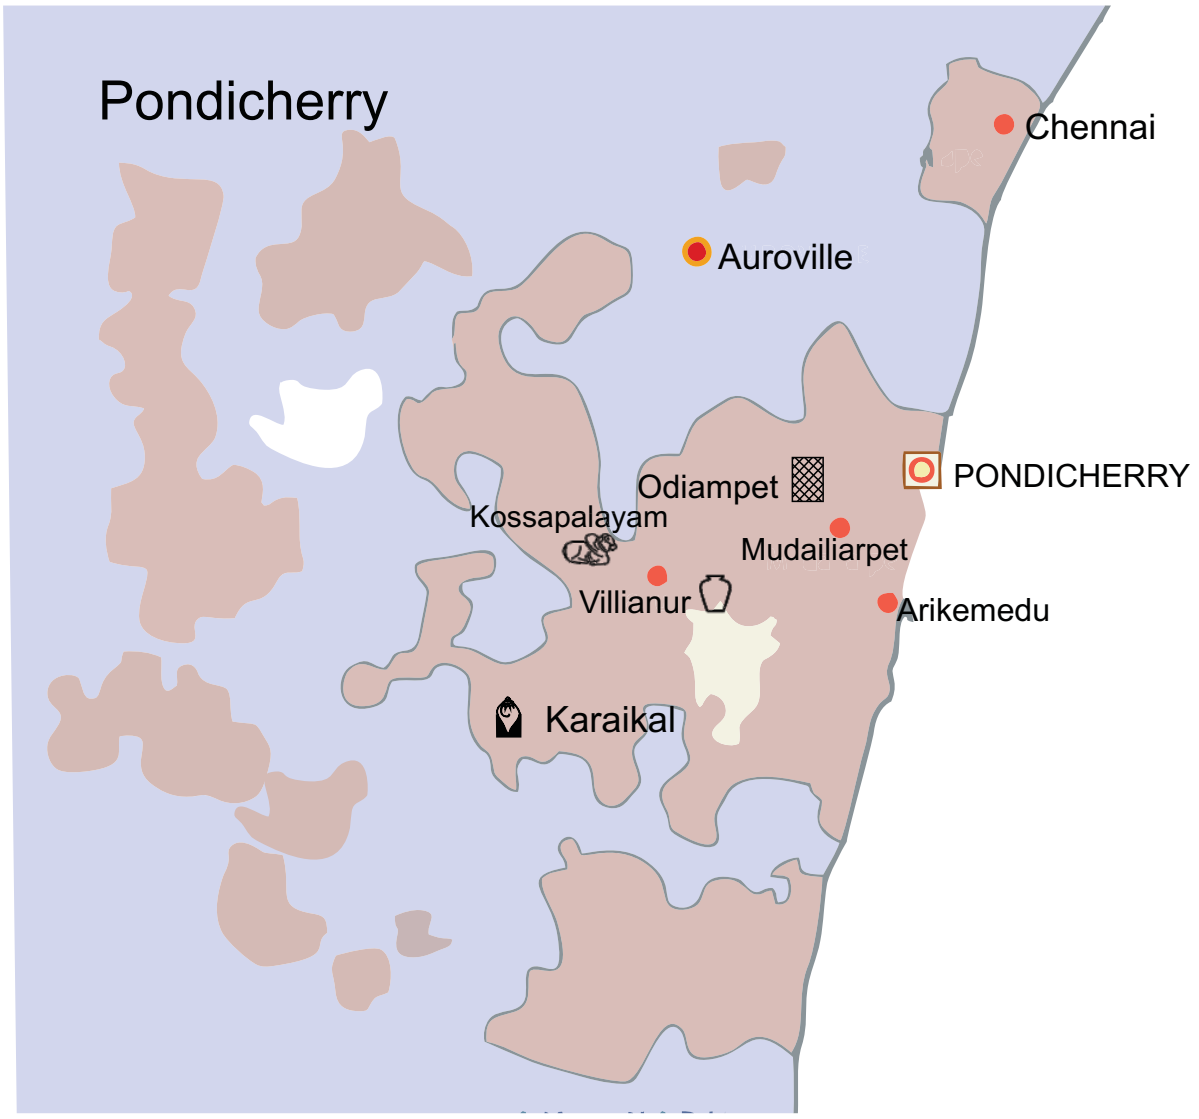

 <p>Terracotta & Pottery:</p>	 <p>Sea Shell Crafts</p>			
<p><i>Mann Panai</i></p>  <p>Soap Stone Sculpture</p>	 <p>Koramat Weaving:</p>			
	<p><i>Korai Pai</i></p>			

Index

-  Pottery and clay : *Mann velai*
-  Grass craft : *kora mat weaving*
-  Stone carving : soapstone sculpture -*kall silla*
-  Conch shell and other shell crafts

PONDICHERRY		
District	Craft	Village / Sub District
Pondicherry	Terracotta and pottery	Villianur
Pondicherry	Kora mat weaving	Villianur, Odiampet
Pondicherry	stone	Kossapalayam
Karaikal	Seashell craft	Karaikal