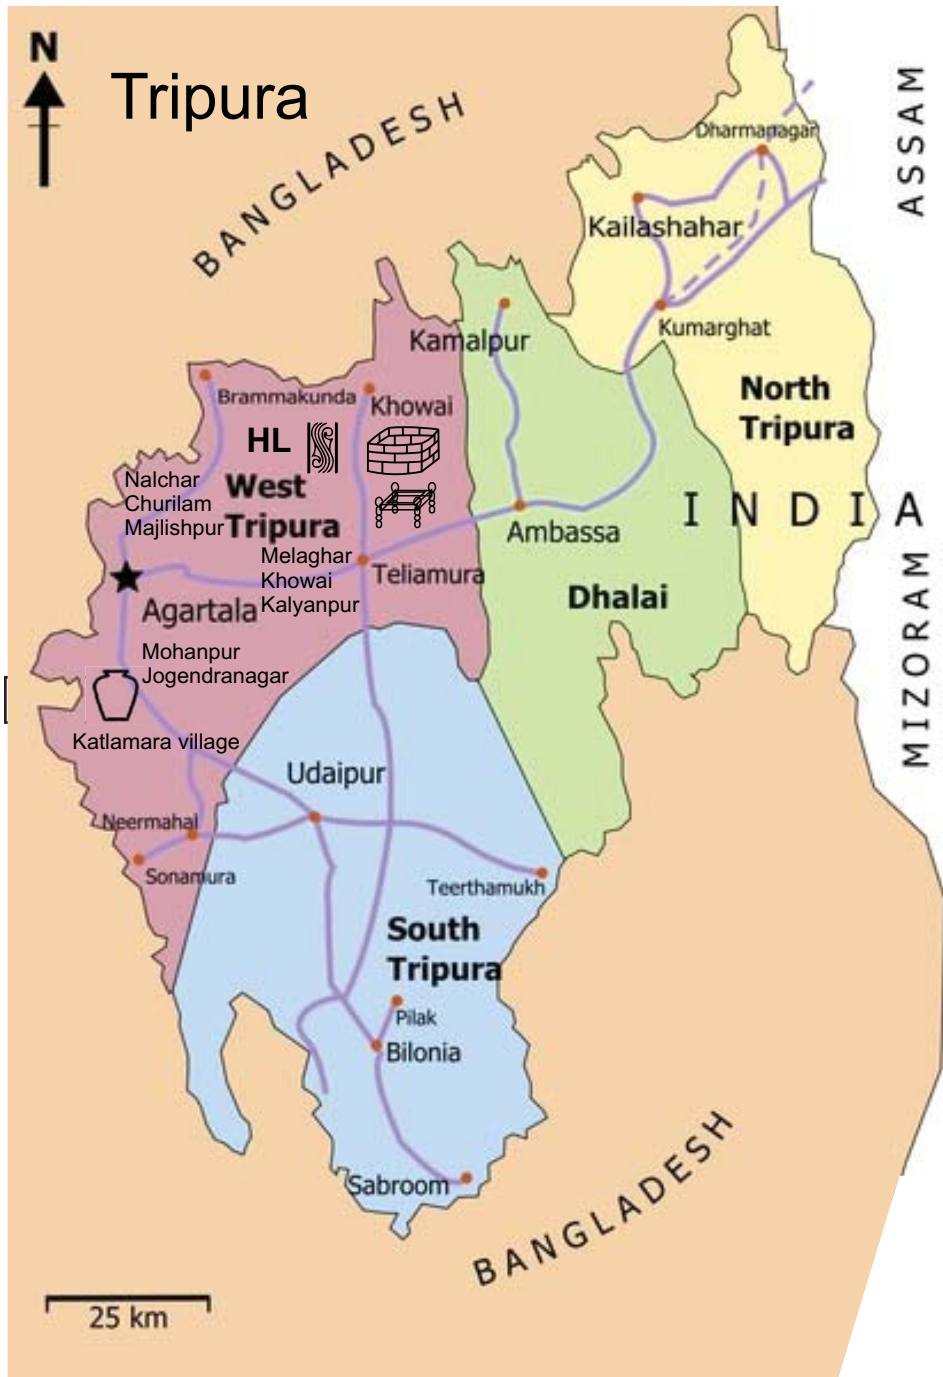

Traditional Bamboo Products

Bamboo Furniture Katlamara

Bamboo Crafts

Pressed Claywork of Melaghar

Bamboo Fences

Tripuri Textiles

Tripura

	Traditional bamboo products, Bamboo crafts, Bamboo fences
	Bamboo furniture of Katlamara
	Pressed clay work of Melaghar
	Tripuri textiles
	wood carving
HL	HANDLOOMS

TRIPURA		
District	Craft	Village / Sub District
West Tripura	Bamboo crafts	Agartala, Nalchar, Churilam
West Tripura	Bamboo fences	Agartala: Shimna, Kamti gram, Asrai, Koryachral, Tamakdi, Mohanpur, Taranagar, Bahumiya
West Tripura	Bamboo furniture of Katlamara	Katlamara village
West Tripura	Tripuri handloom textiles	Agartala
West Tripura	Pressed clay work of Melaghar	Melaghar, Palpada village
West Tripura	Traditional bamboo products	Nalchar, Churilam, Agartala, Majlishpur, Mohanpur, Jogendranagar, Sonamura, Melaghar, Teliamura, Khowai, Kalyanpur,