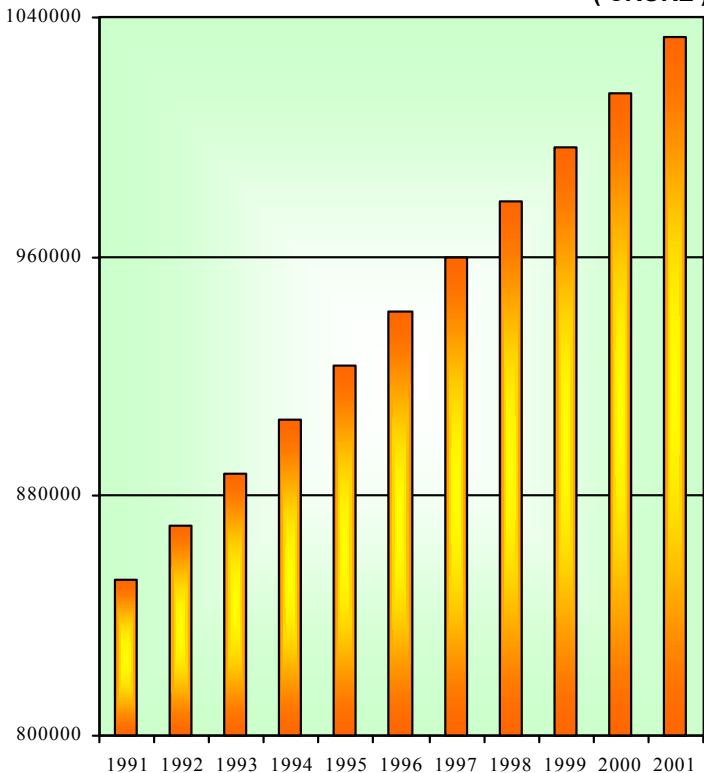

ESTIMATED MID-YEAR POPULATION

AS ON 1st JULY

(CRORE)

ALL INDIA