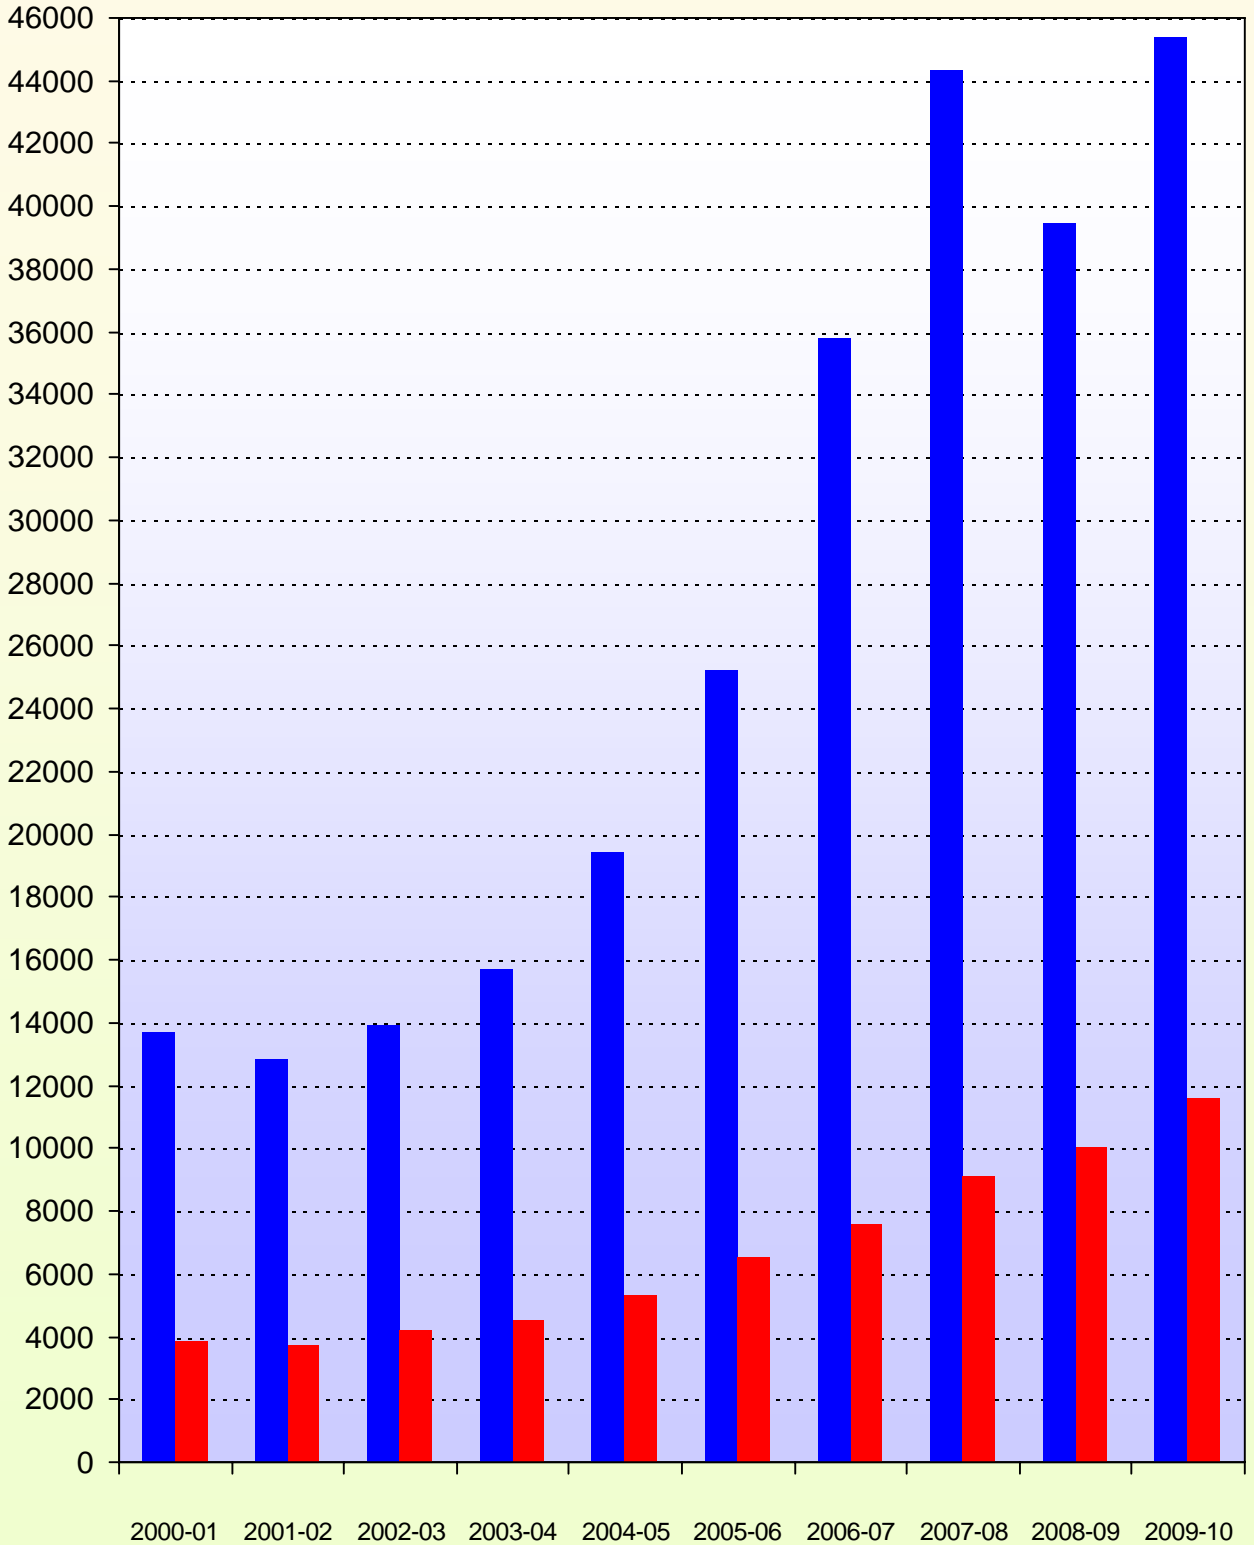

TABLE NO. 23.1

# INDIAN CIVIL AVIATION SCHEDULED OPERATIONS

(Passengers Carried)

('000 No.)

■ Passenger Carried (Domestic)

■ Passenger Carried (International)

TABLE NO. 23.1

# INDIAN CIVIL AVIATION SCHEDULED OPERATIONS

(Cargo Carried)

('000 No.)

■ Cargo Carried ( Domestic )

■ Cargo Carried ( International )