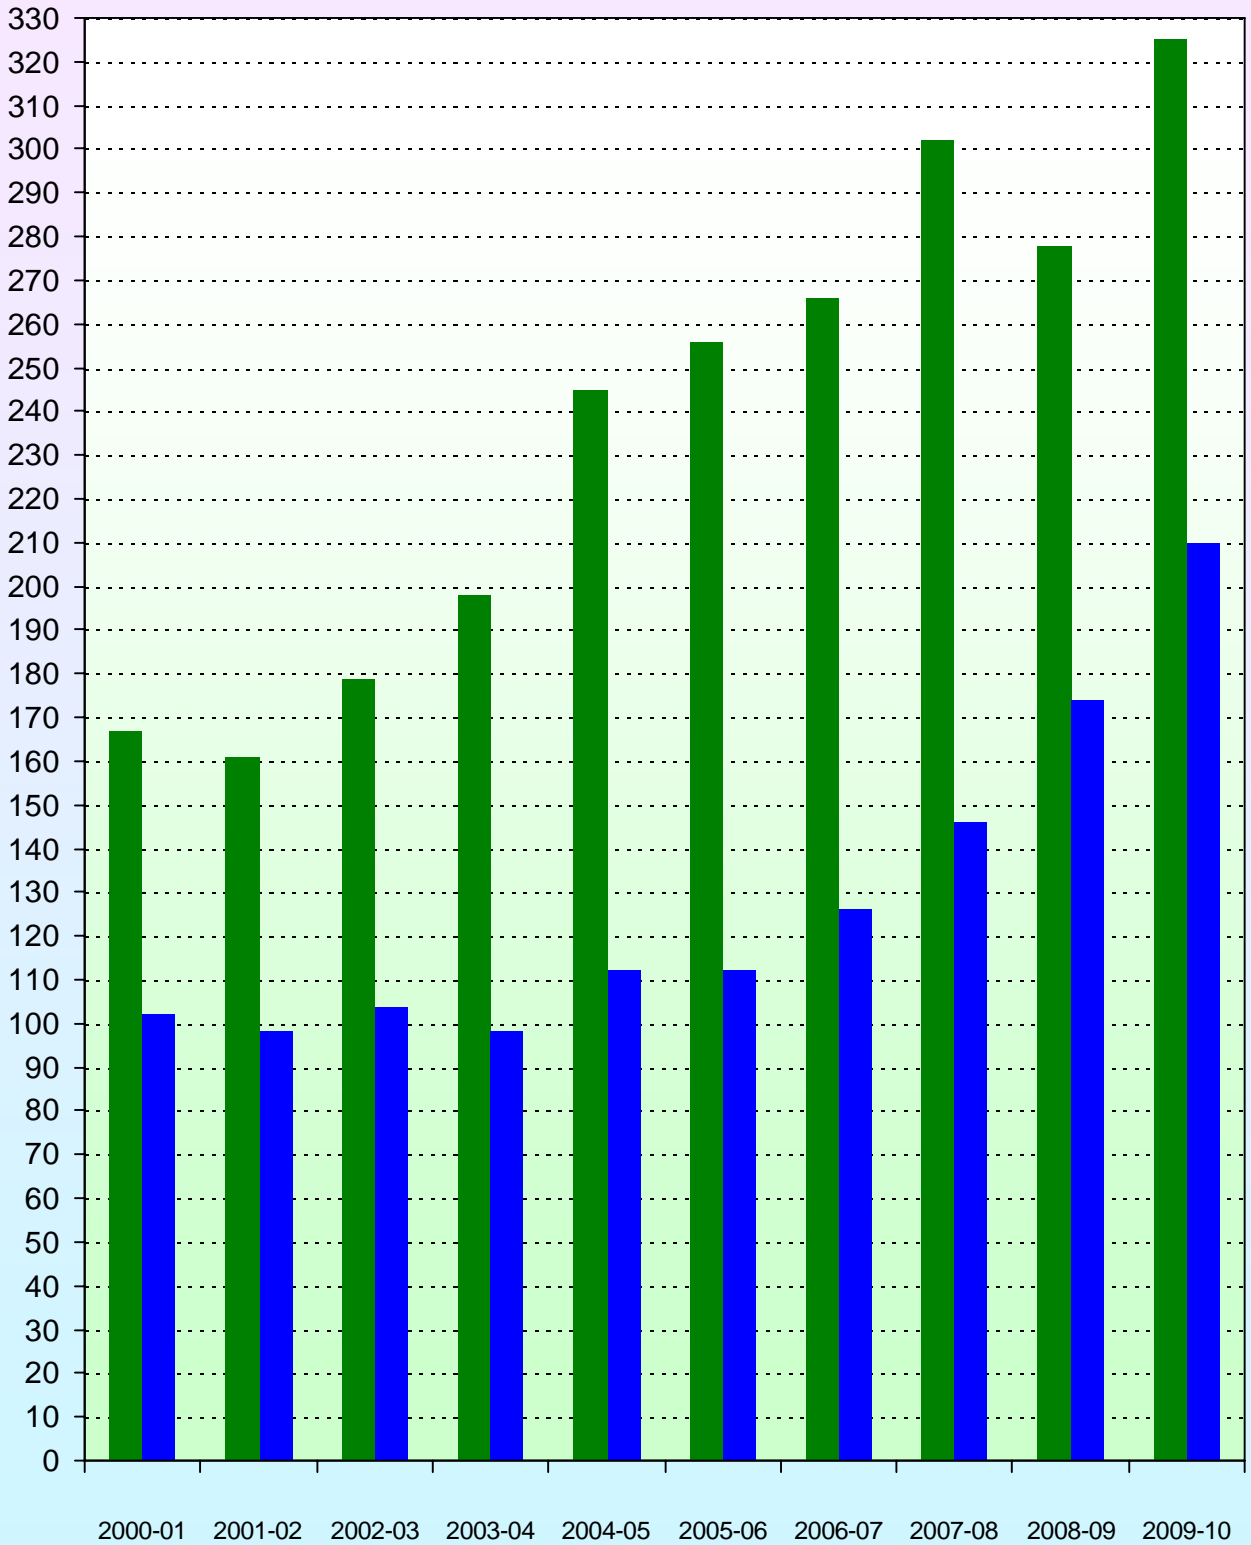

# INDIAN CIVIL AVIATION SCHEDULED OPERATIONS

(Passengers Carried)

('000 No.)

■ Passenger Carried (Domestic)

■ Passenger Carried (International)

TABLE NO. 23.1

# INDIAN CIVIL AVIATION SCHEDULED OPERATIONS

(Cargo Carried)

('000 No.)

■ Cargo Carried ( Domestic )

■ Cargo Carried ( International )