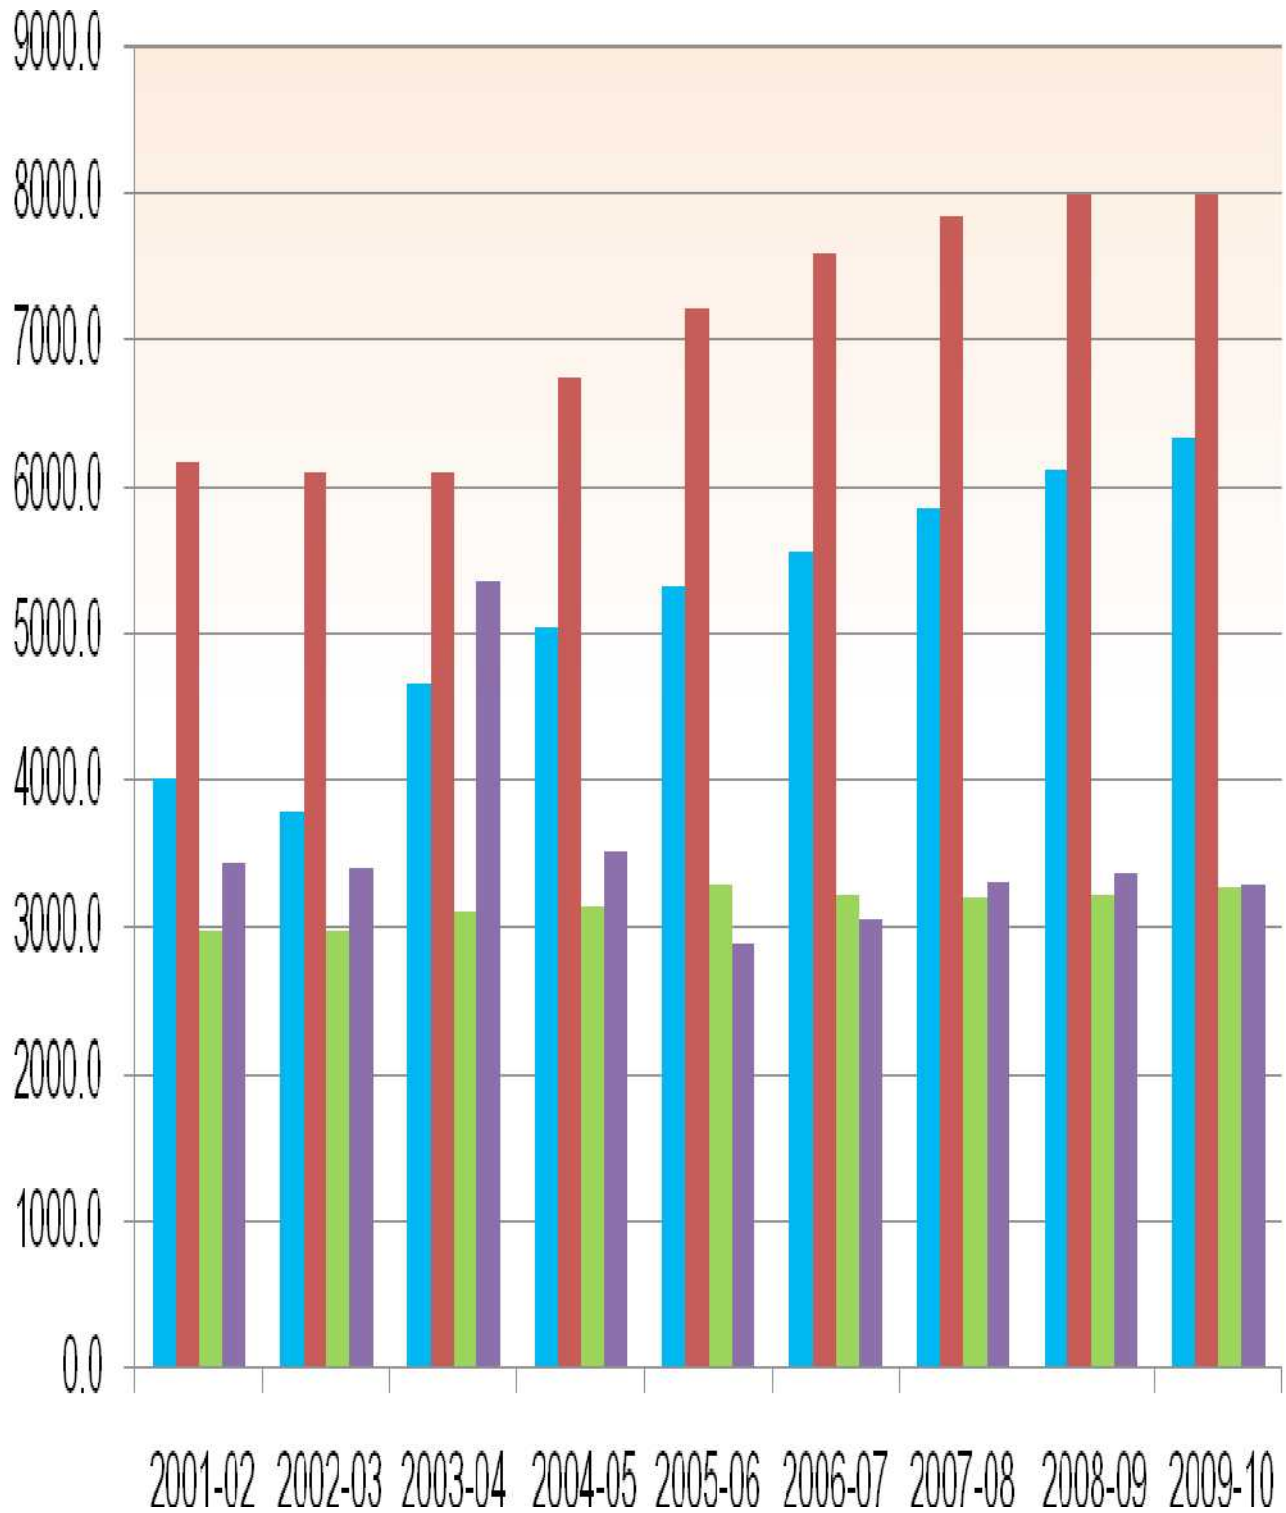

Graph of Table 9.2

AREA OF VARIOUS HORTICULTURE CROPS

(Area in '000 Hectare)

Graph of Table 9.2 (Cont.)

PRODUCTION OF VARIOUS HORTICULTURE CROPS

(Production in '000 Tonne)